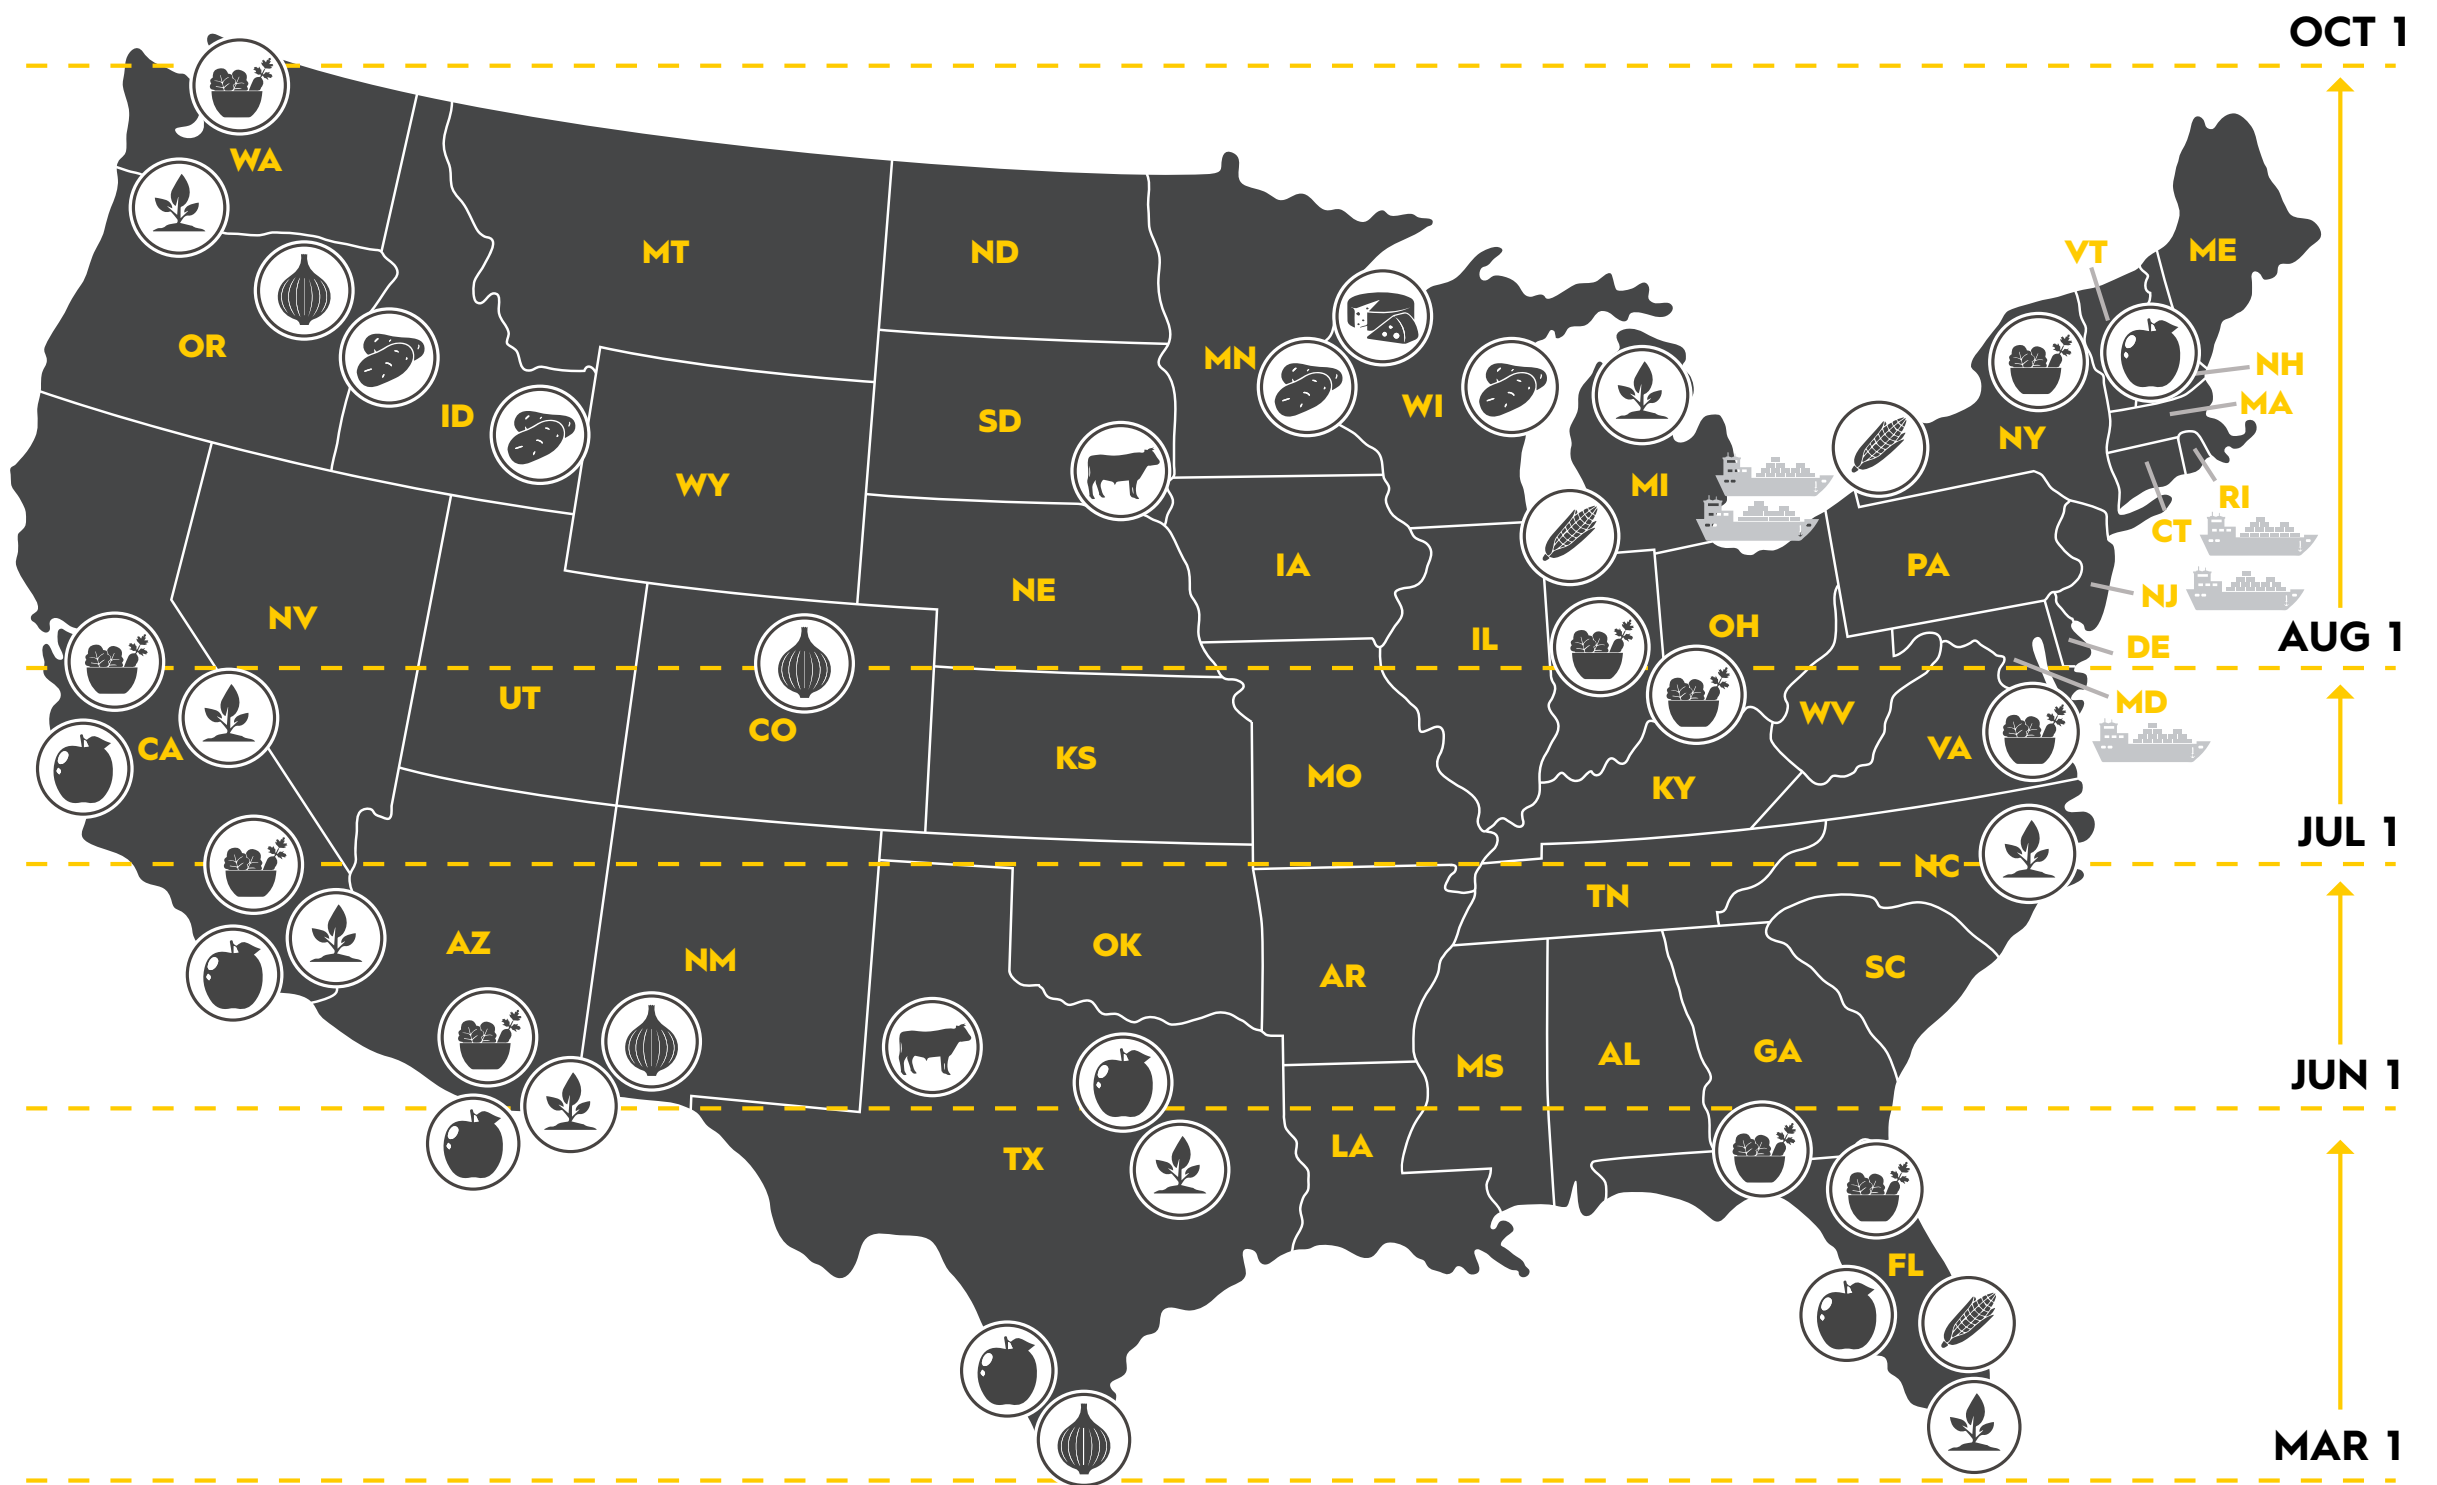

# TRAFFIX<sup>®</sup> UNITED STATES PRODUCE SEASON GUIDE

Fruits

Onions

Mixed Vegetables

Beef

Cheese

Potatoes

Plants

Corn

 July – September  
Avocados Shipping from Mexico

**TRAFFIX**